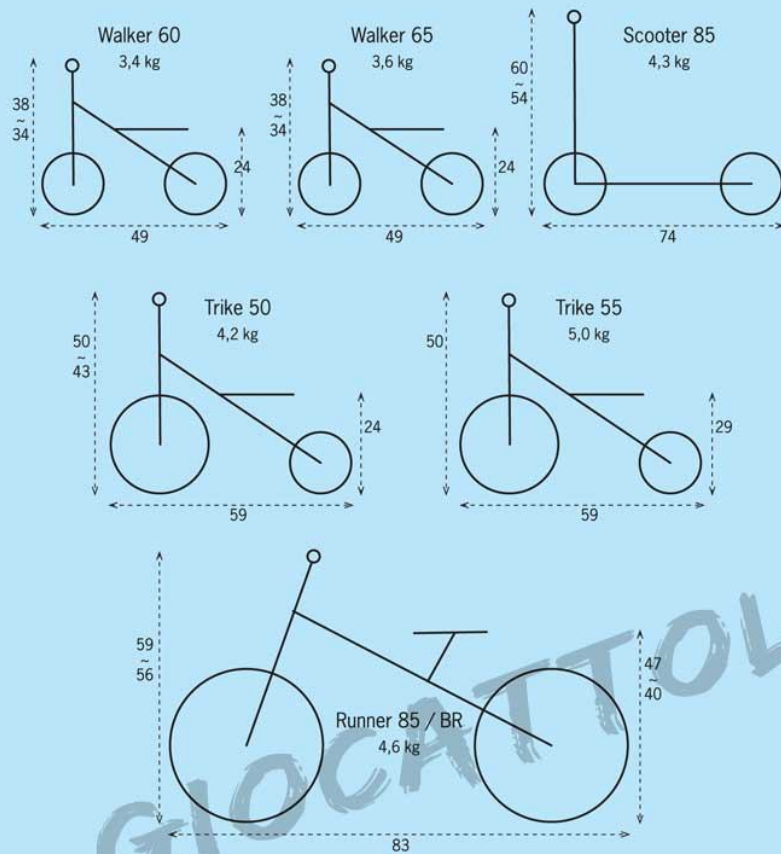

Jasper toys

Metal ride on toys

Peter Hallemaans bvba
Van Putlei 111
B - 2547 Lint - Belgium
Tel.: 00 32 (0)3 455 67 48
Fax: 00 32 (0)3 454 01 88
www.jaspertoys.com
info@jaspertoys.com

Jasper toys